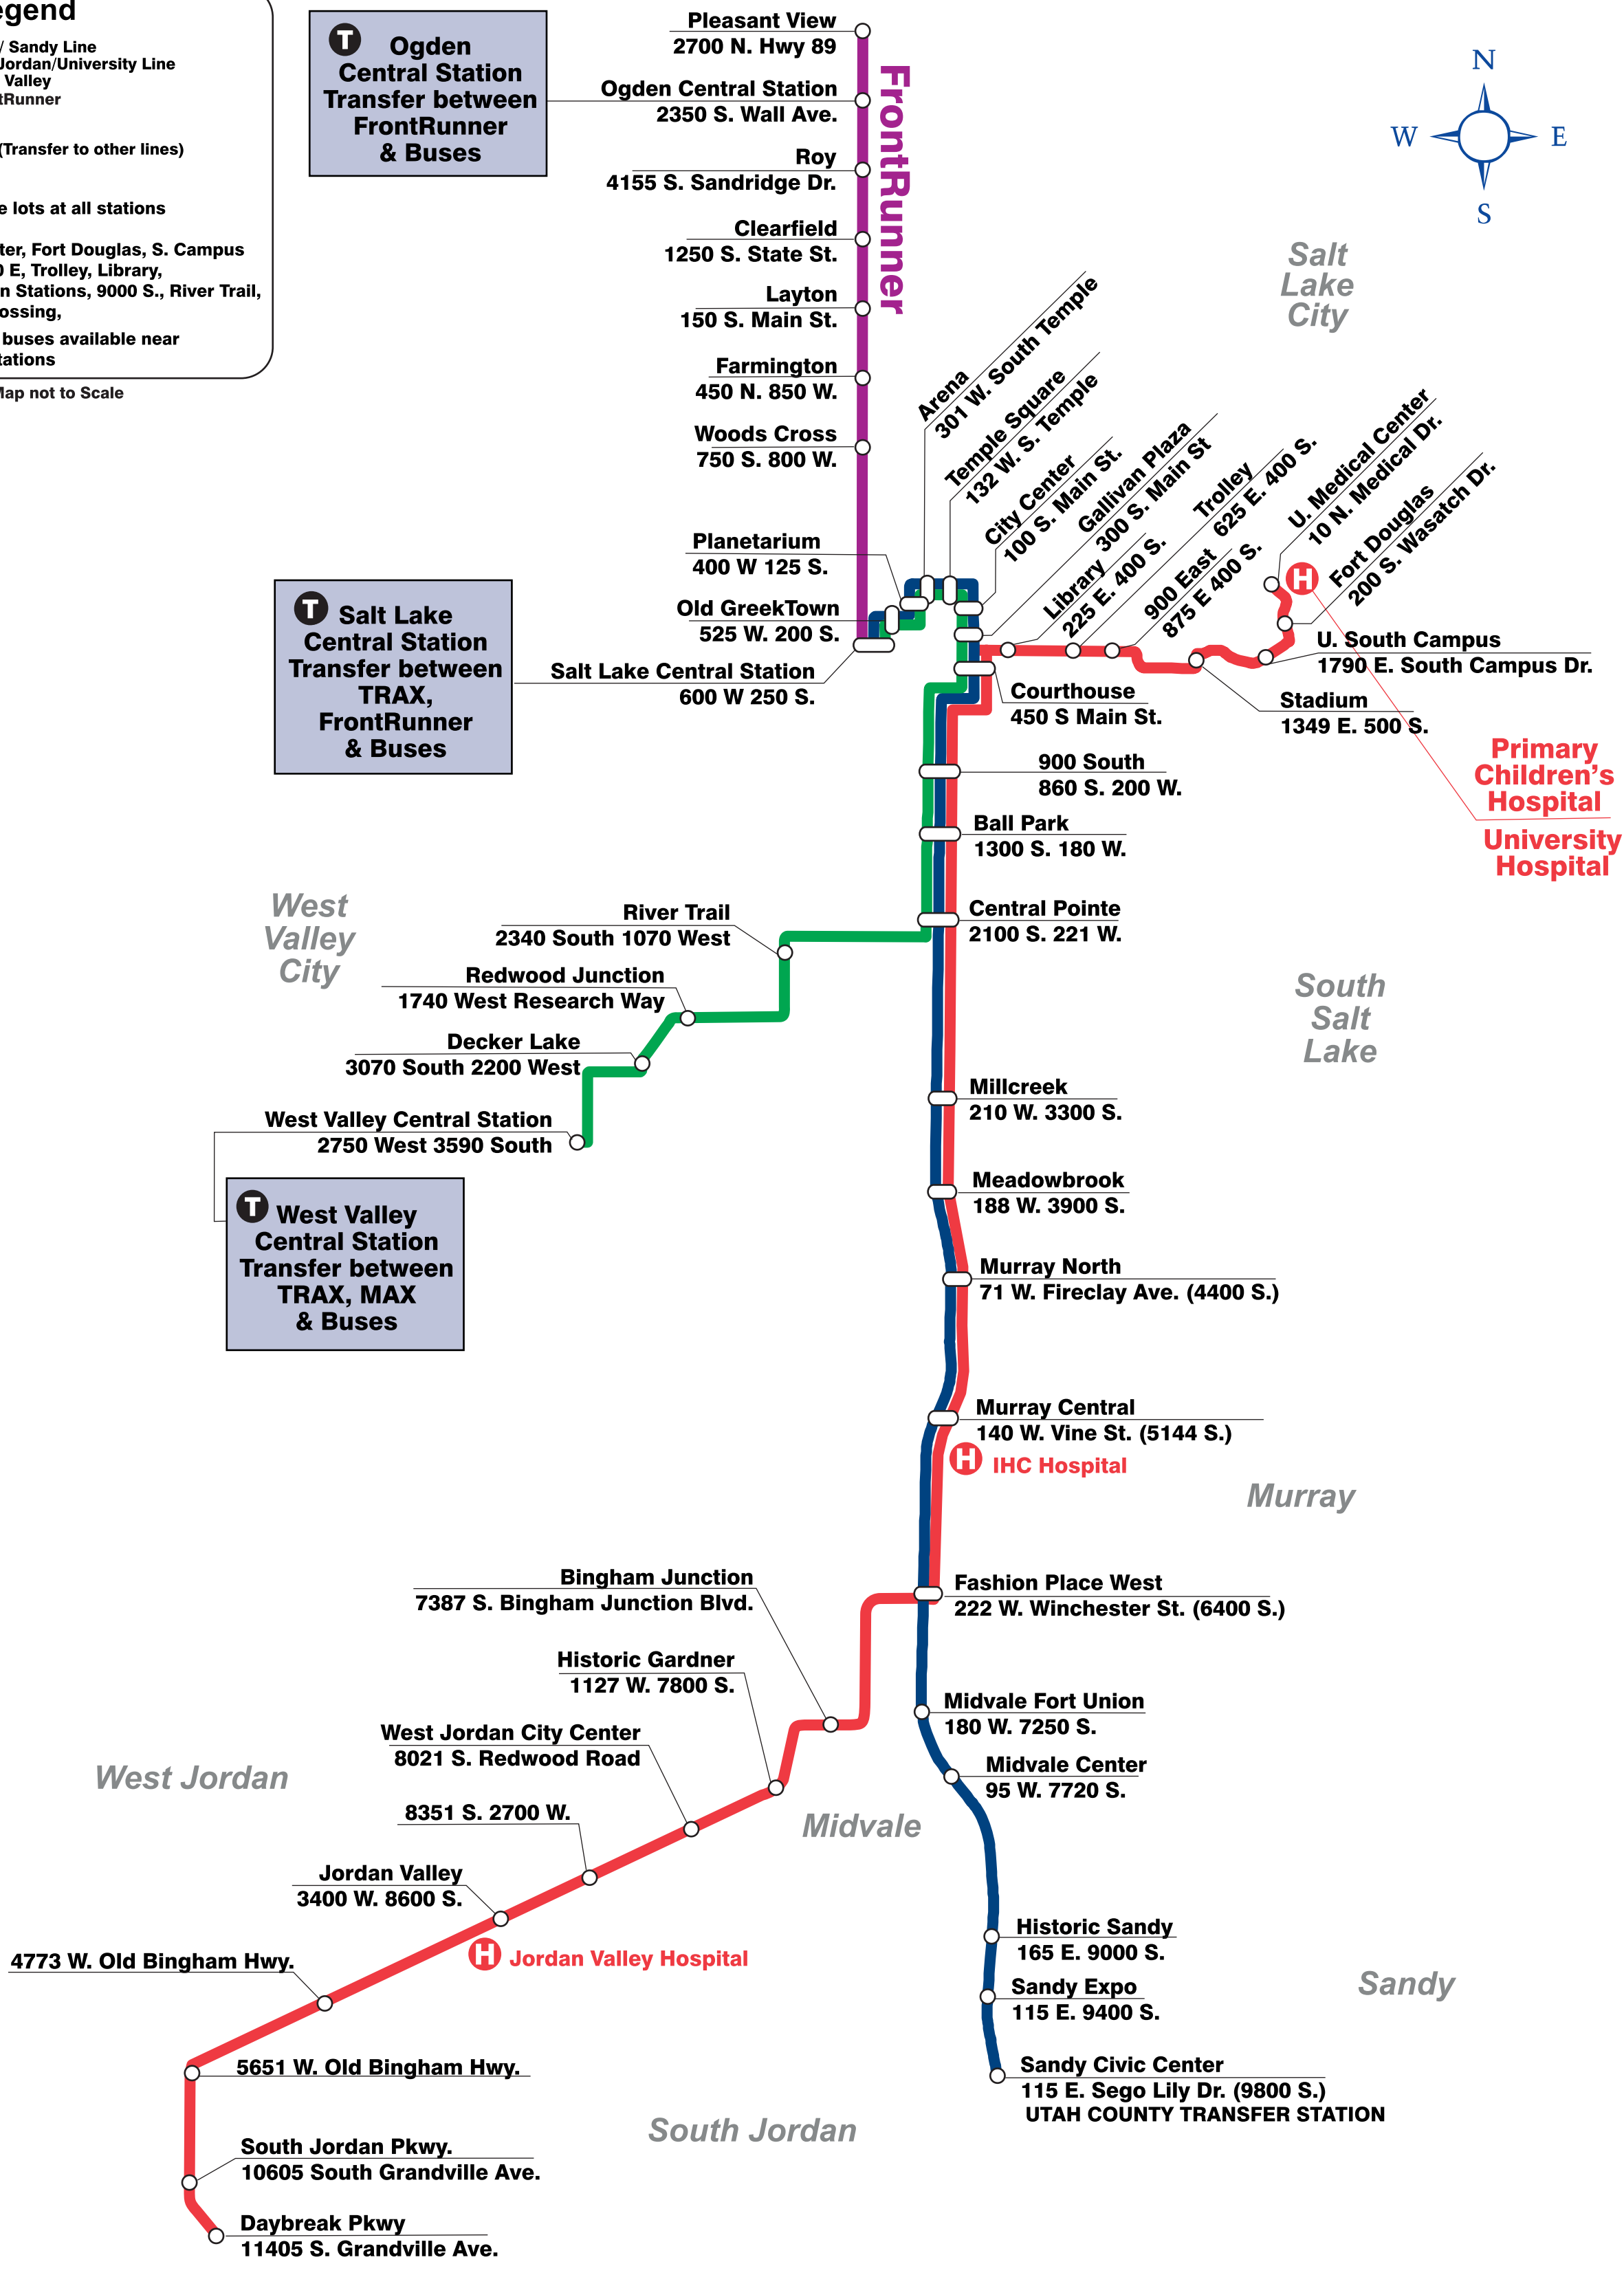

TRAX & FRONTRUNNER MAP

Legend

- 701-SLC / Sandy Line
- 703-Mid Jordan/University Line
- 704-West Valley
- 750-FrontRunner
- Stations
- Stations (Transfer to other lines)
- Hospital

Park and ride lots at all stations except:
 Medical Center, Fort Douglas, S. Campus Stadium, 900 E, Trolley, Library, All Downtown Stations, 9000 S., River Trail, Redwood Crossing,
 Transfers to buses available near or at most stations

Map not to Scale

T Ogden Central Station
 Transfer between FrontRunner & Buses

T Salt Lake Central Station
 Transfer between TRAX, FrontRunner & Buses

T West Valley Central Station
 Transfer between TRAX, MAX & Buses

1-888-RIDE-UTA (743-3882)

www.rideuta.com

@rideuta