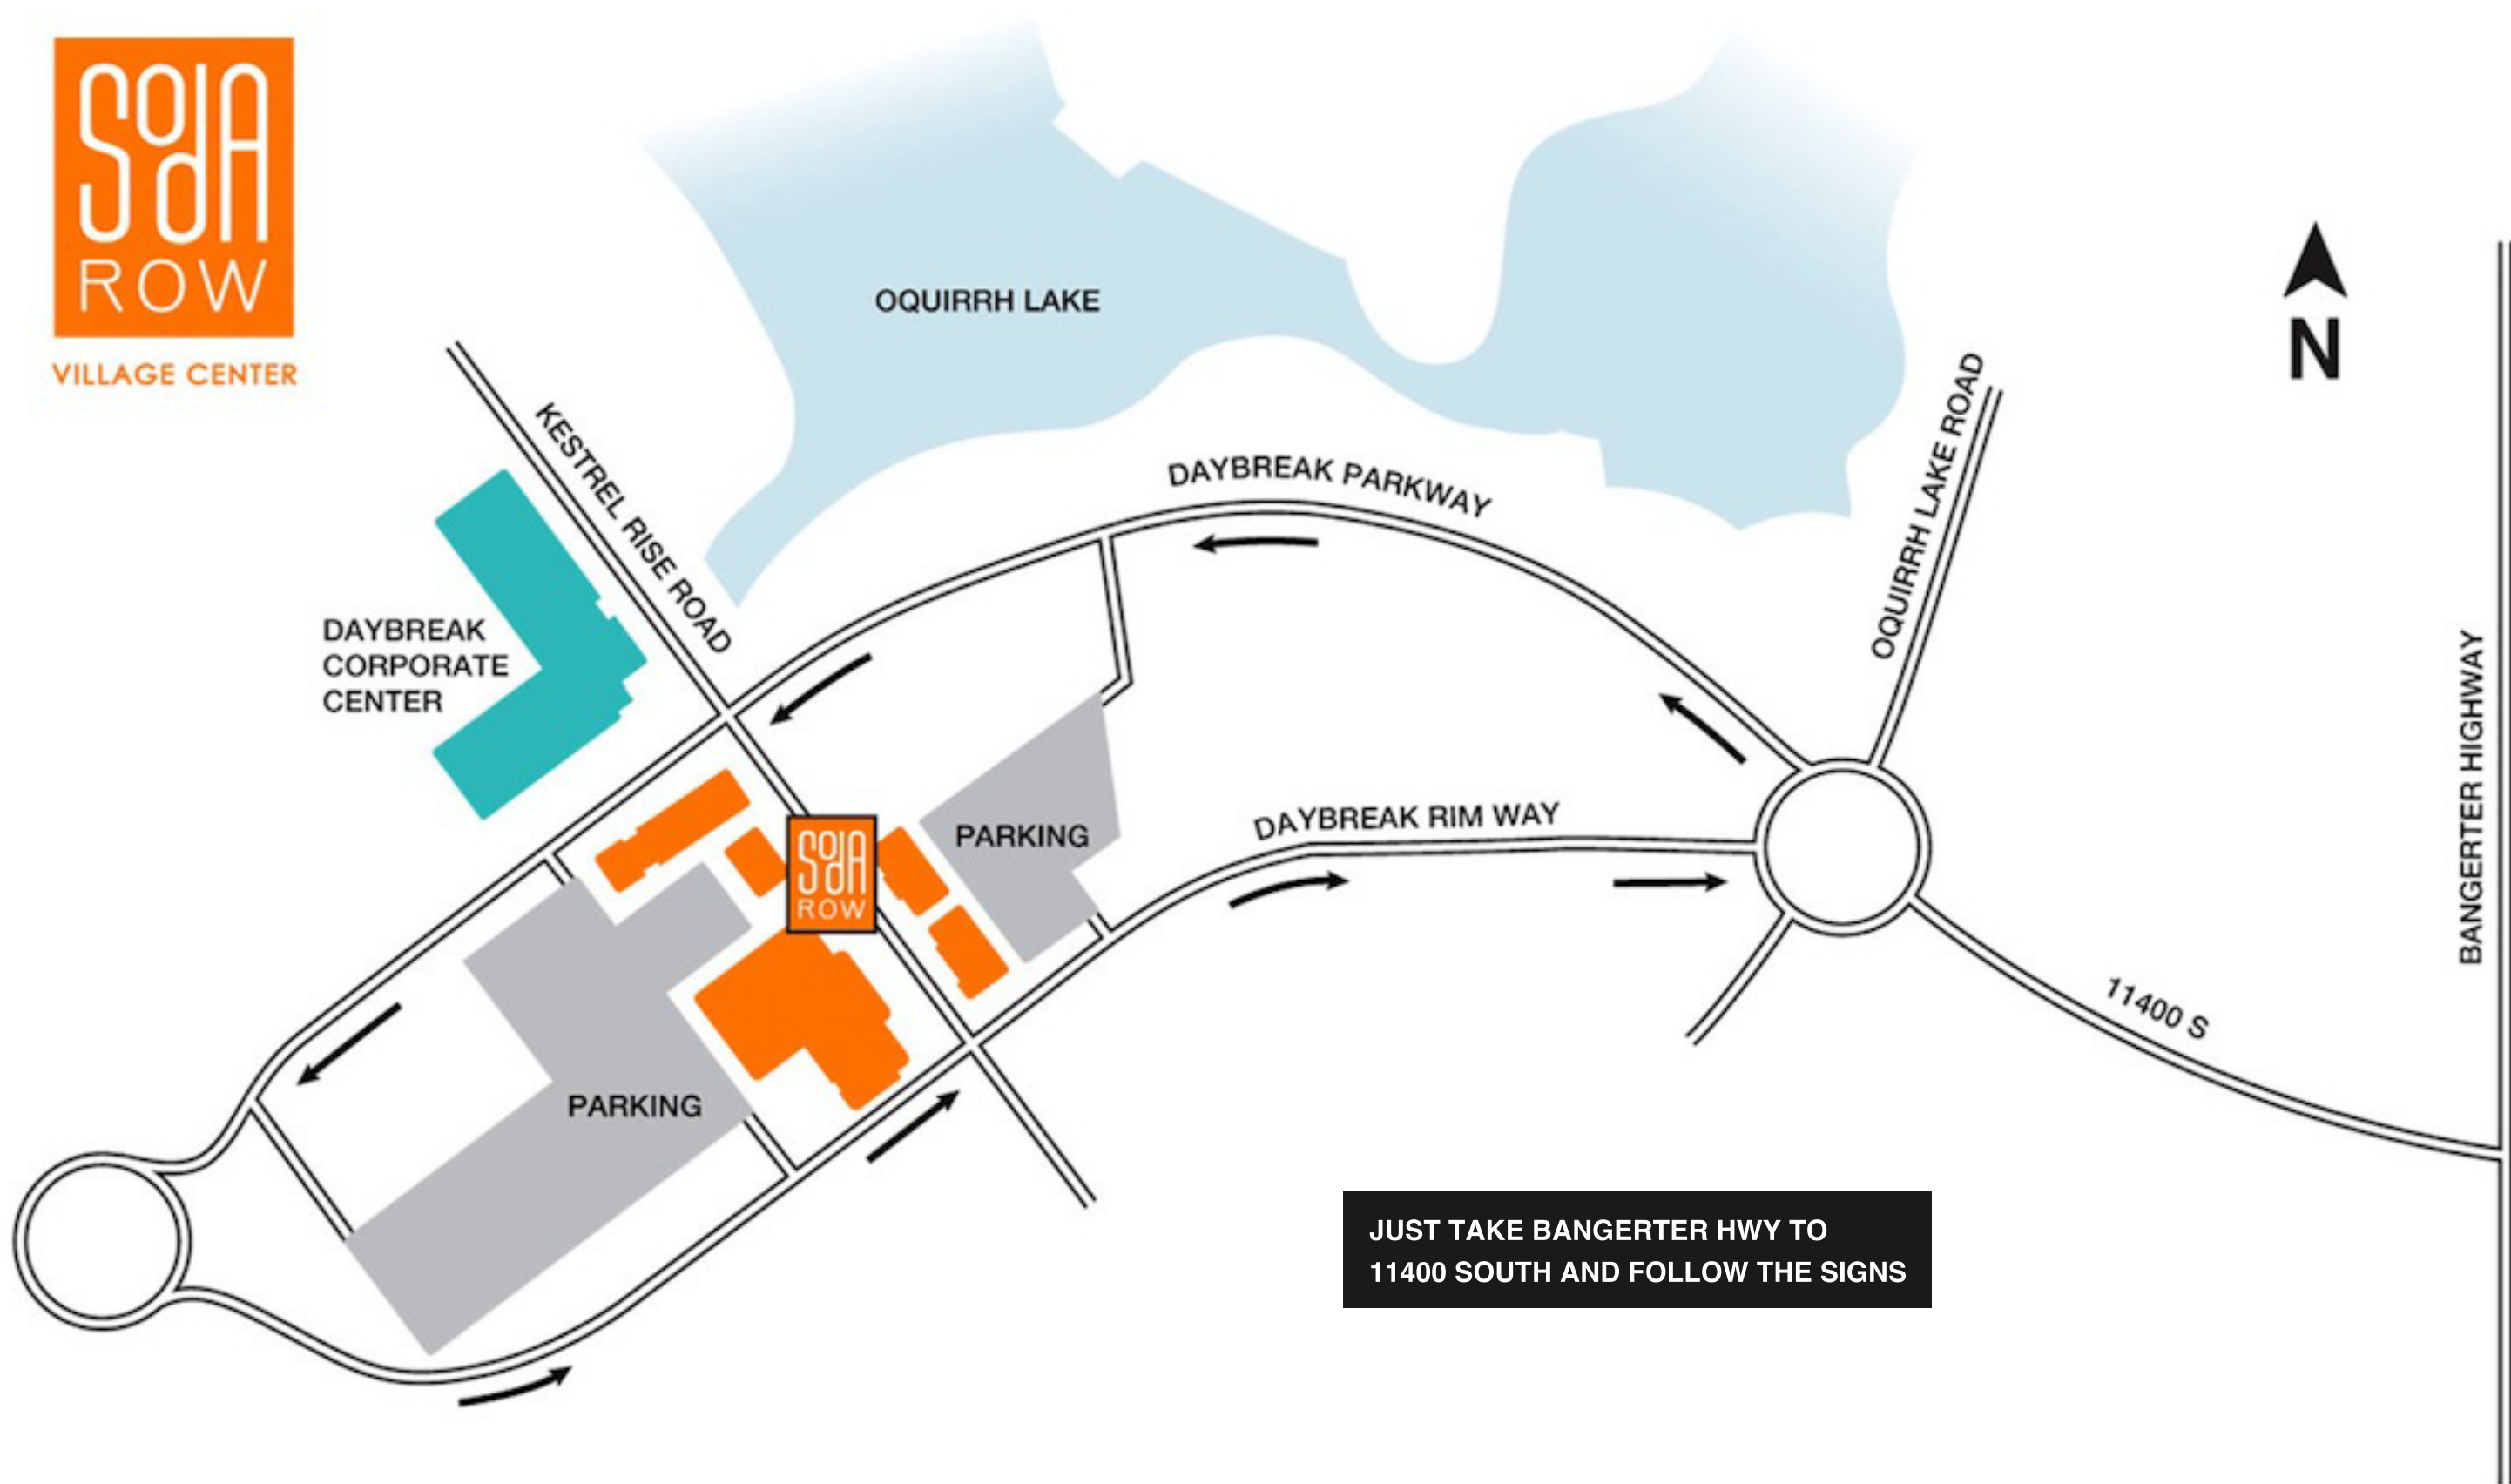

VILLAGE CENTER

OQUIRRH LAKE

DAYBREAK
CORPORATE
CENTER

KESTREL RISE ROAD

DAYBREAK PARKWAY

OQUIRRH LAKE ROAD

PARKING

DAYBREAK RIM WAY

BANGERTER HIGHWAY

PARKING

11400 S

**JUST TAKE BANGERTER HWY TO
11400 SOUTH AND FOLLOW THE SIGNS**